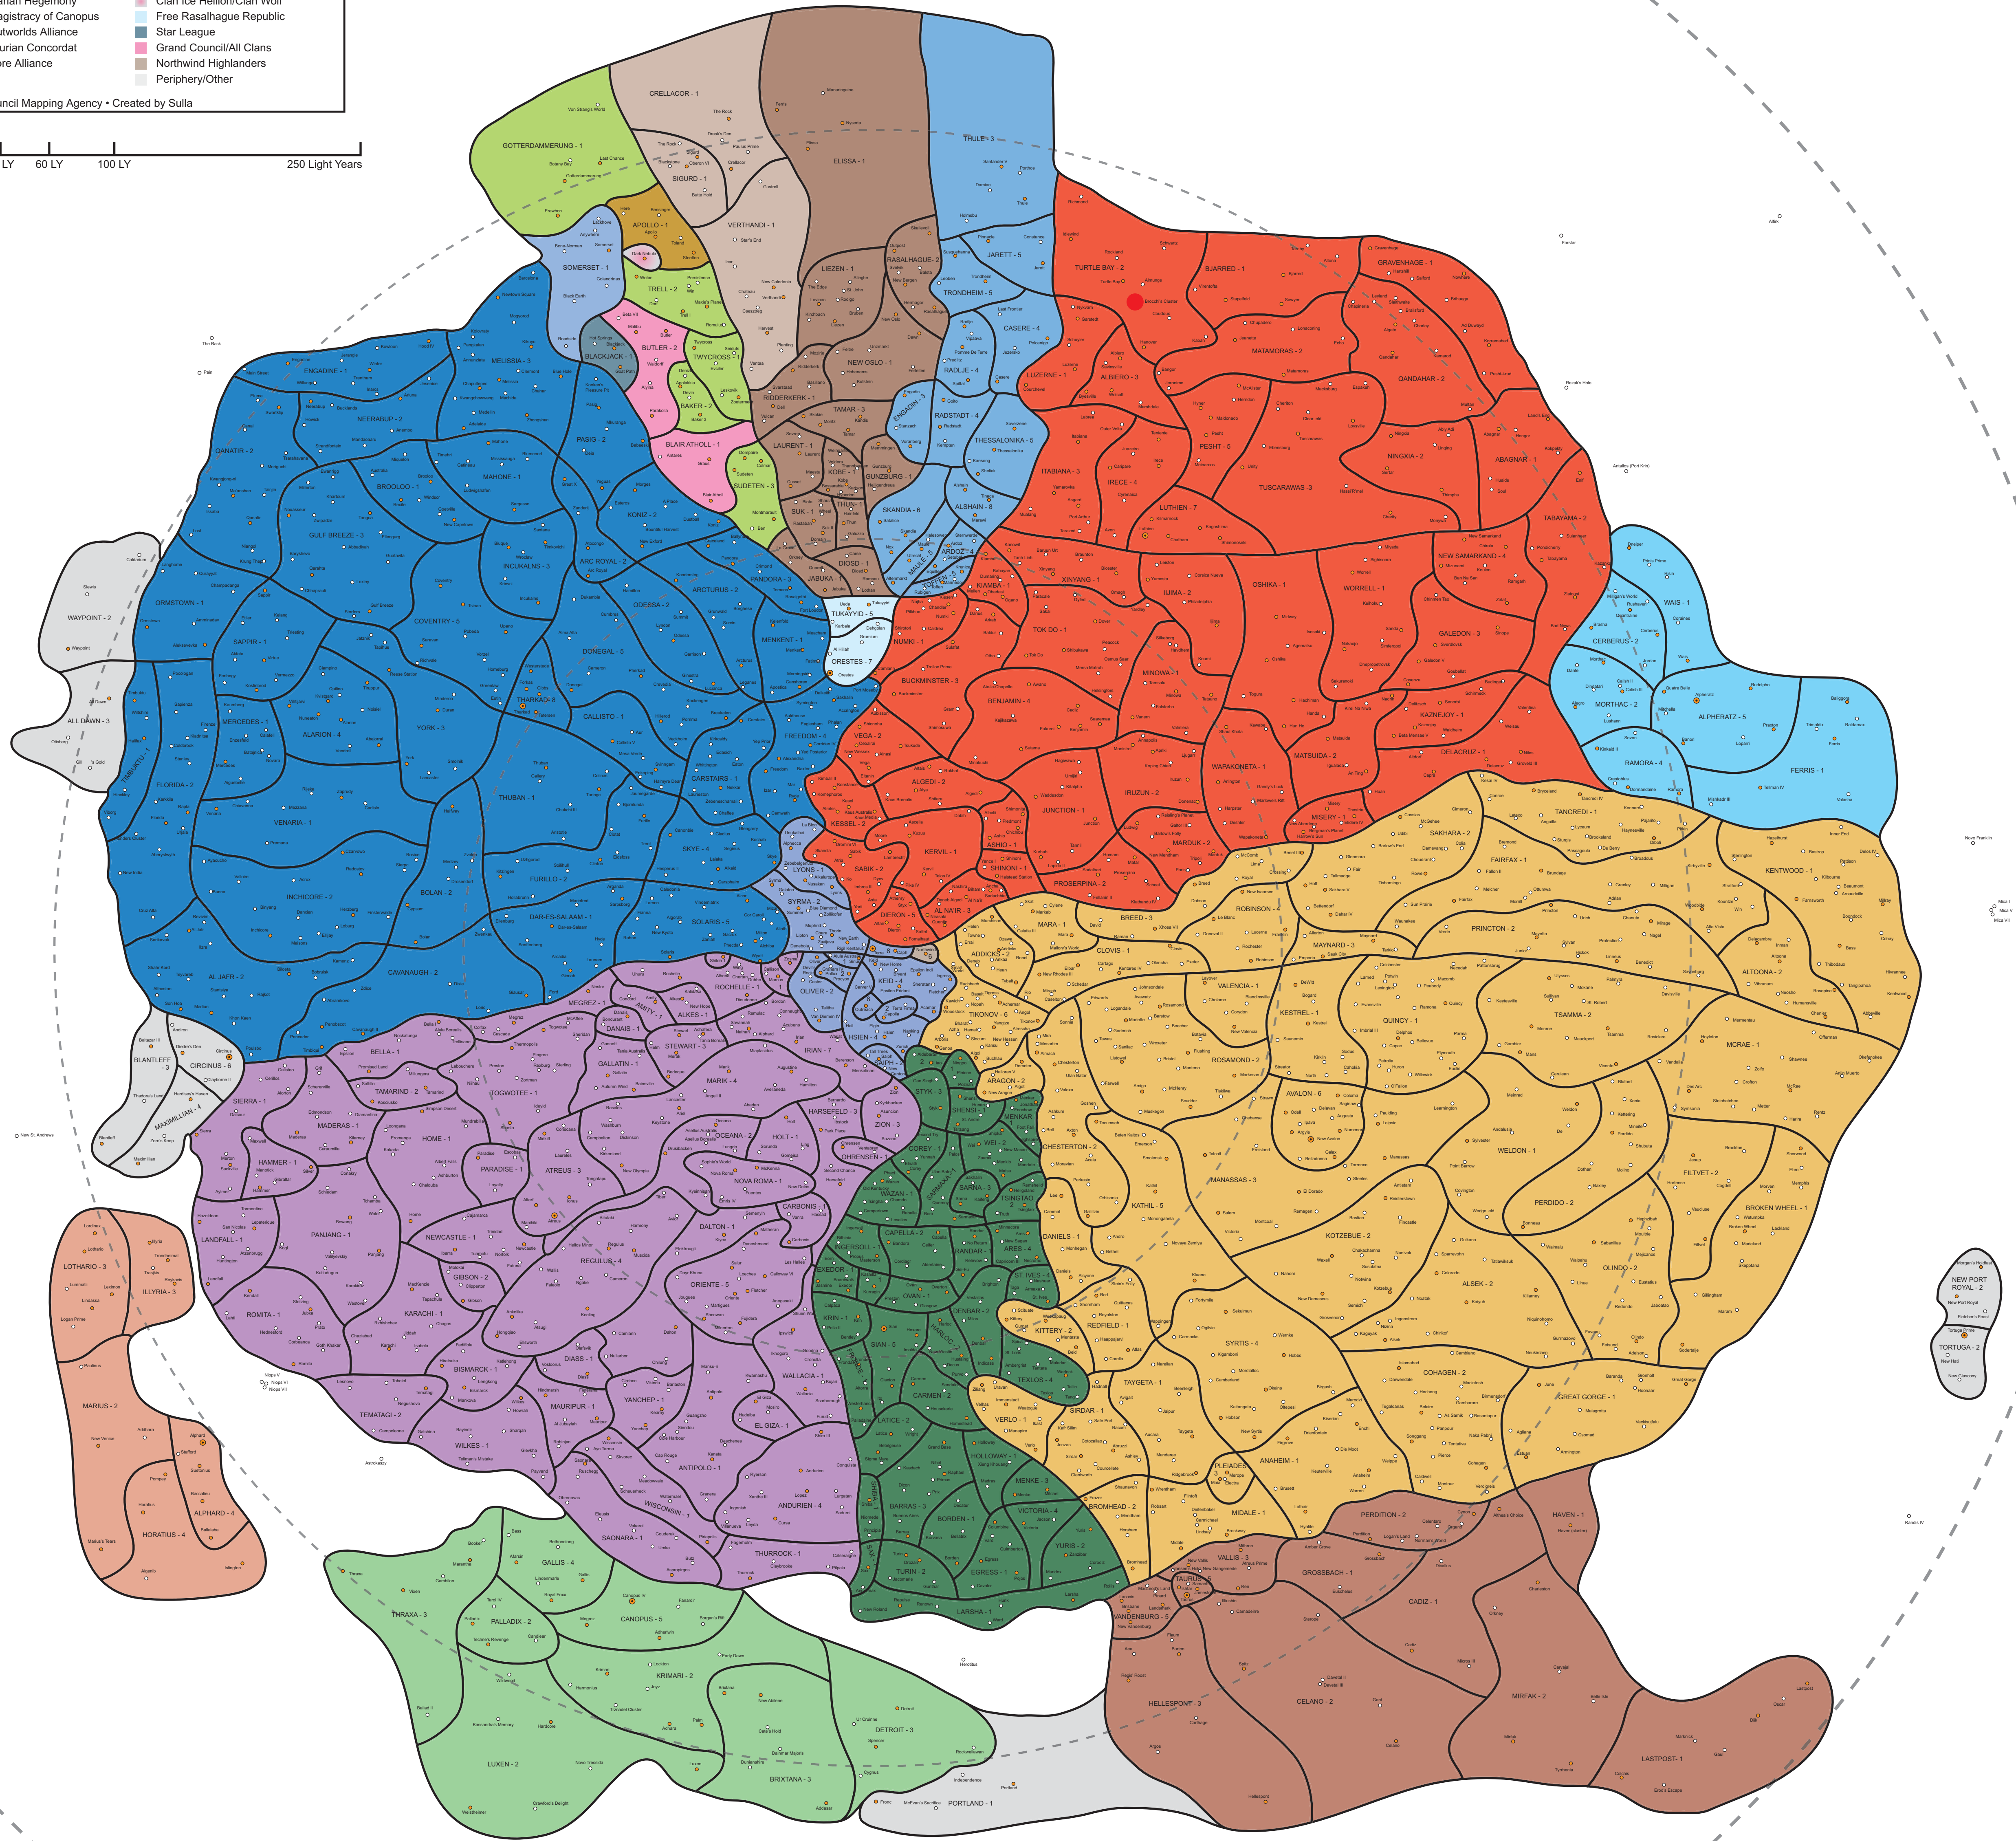

FAN COUNCIL MAP • 3064 • CYCLE 11

- | | |
|--------------------------|------------------------------|
| ■ Federated Suns | ■ Clan Jade Falcon |
| ■ Lyran Commonwealth | ■ Clan Wolf |
| ■ Free Worlds League | ■ Clan Ghost Bear |
| ■ Capellan Confederation | ■ Clan Fire Mandrill |
| ■ Draconis Combine | ■ Clan Star Adder |
| ■ Marian Hegemony | ■ Clan Ice Hellion/Clan Wolf |
| ■ Magistracy of Canopus | ■ Free Rasalhague Republic |
| ■ Outworlds Alliance | ■ Star League |
| ■ Taurian Concordat | ■ Grand Council/All Clans |
| ■ Core Alliance | ■ Northwind Highlanders |
| | ■ Periphery/Other |

Fan Council Mapping Agency • Created by Sulla

NEW PORT ROYAL - 2
TORTUGA - 2