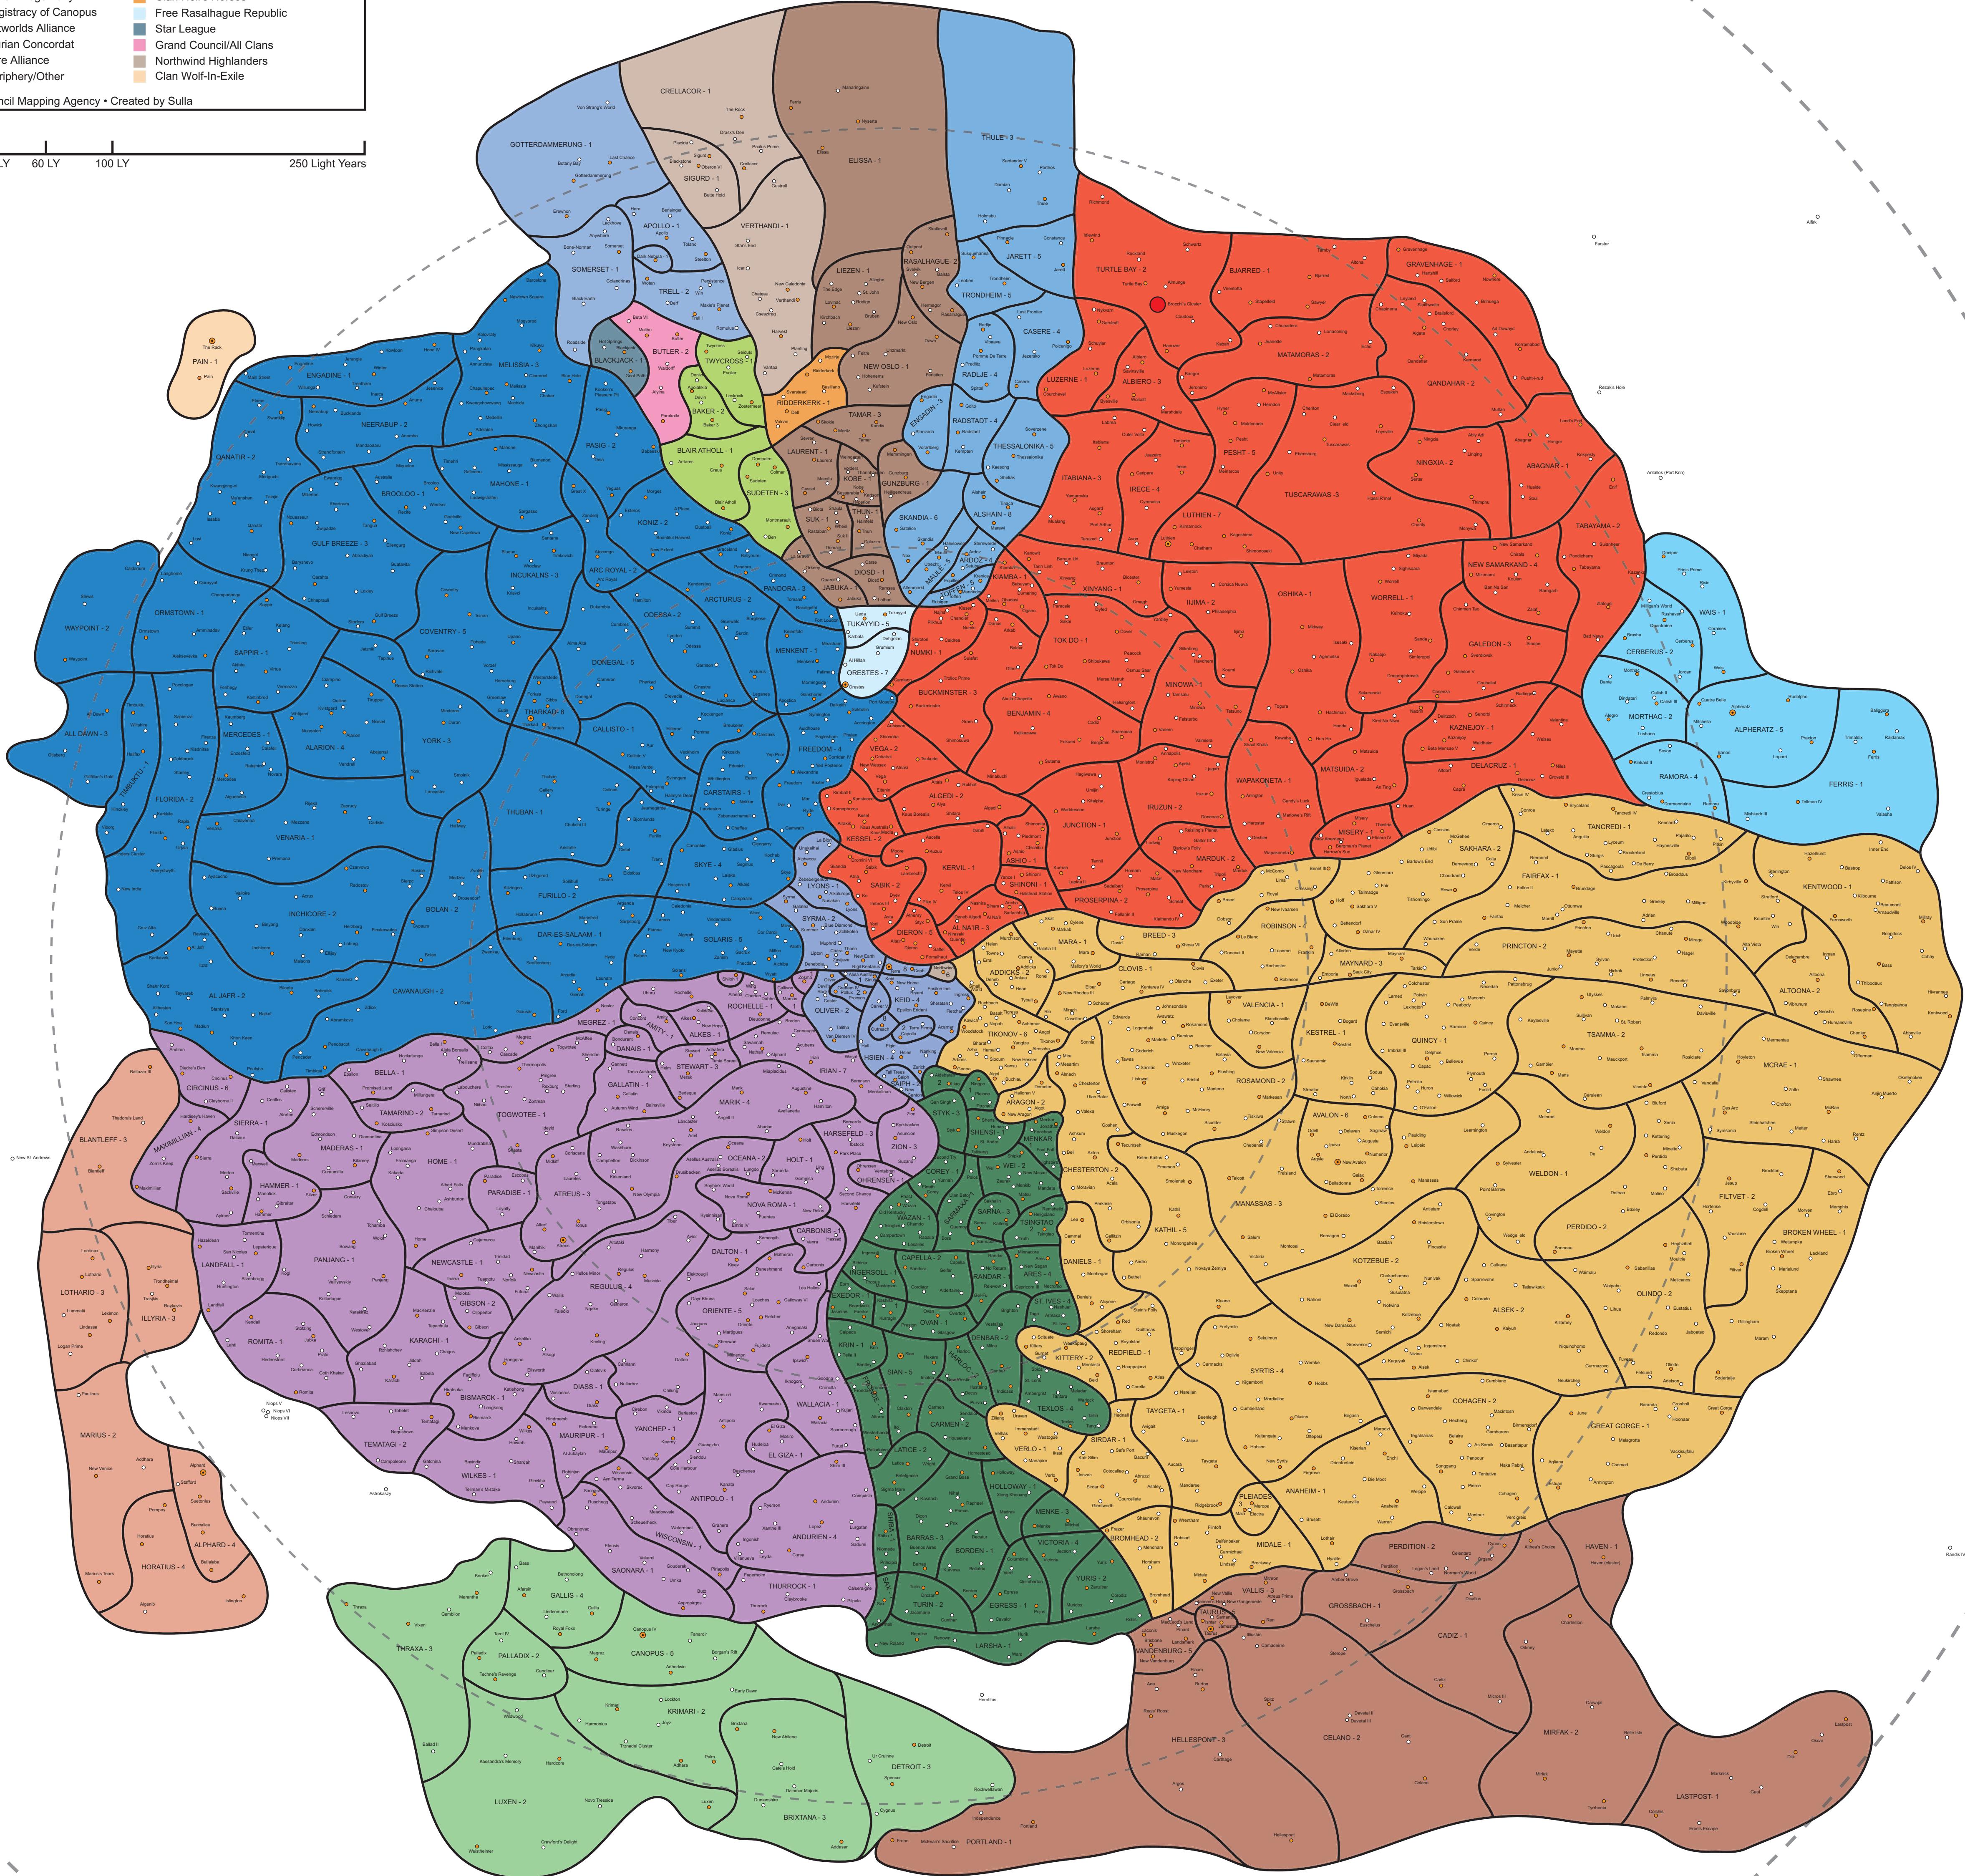

FAN COUNCIL MAP • 3064 • CYCLE 14

- | | |
|------------------------|--------------------------|
| Federated Suns | Clan Jade Falcon |
| Lyran Commonwealth | Clan Wolf |
| Free Worlds League | Clan Ghost Bear |
| Capellan Confederation | Clan Fire Mandrill |
| Draconis Combine | Clan Star Adder |
| Marian Hegemony | Clan Hell's Horses |
| Magistracy of Canopus | Free Rasalhague Republic |
| Outworlds Alliance | Star League |
| Taurian Concordat | Grand Council/All Clans |
| Core Alliance | Northwind Highlanders |
| Periphery/Other | Clan Wolf-In-Exile |

Fan Council Mapping Agency • Created by Sulla

30 LY 60 LY 100 LY 250 Light Years

NEW PORT ROYAL - 2
TORTUGA - 2