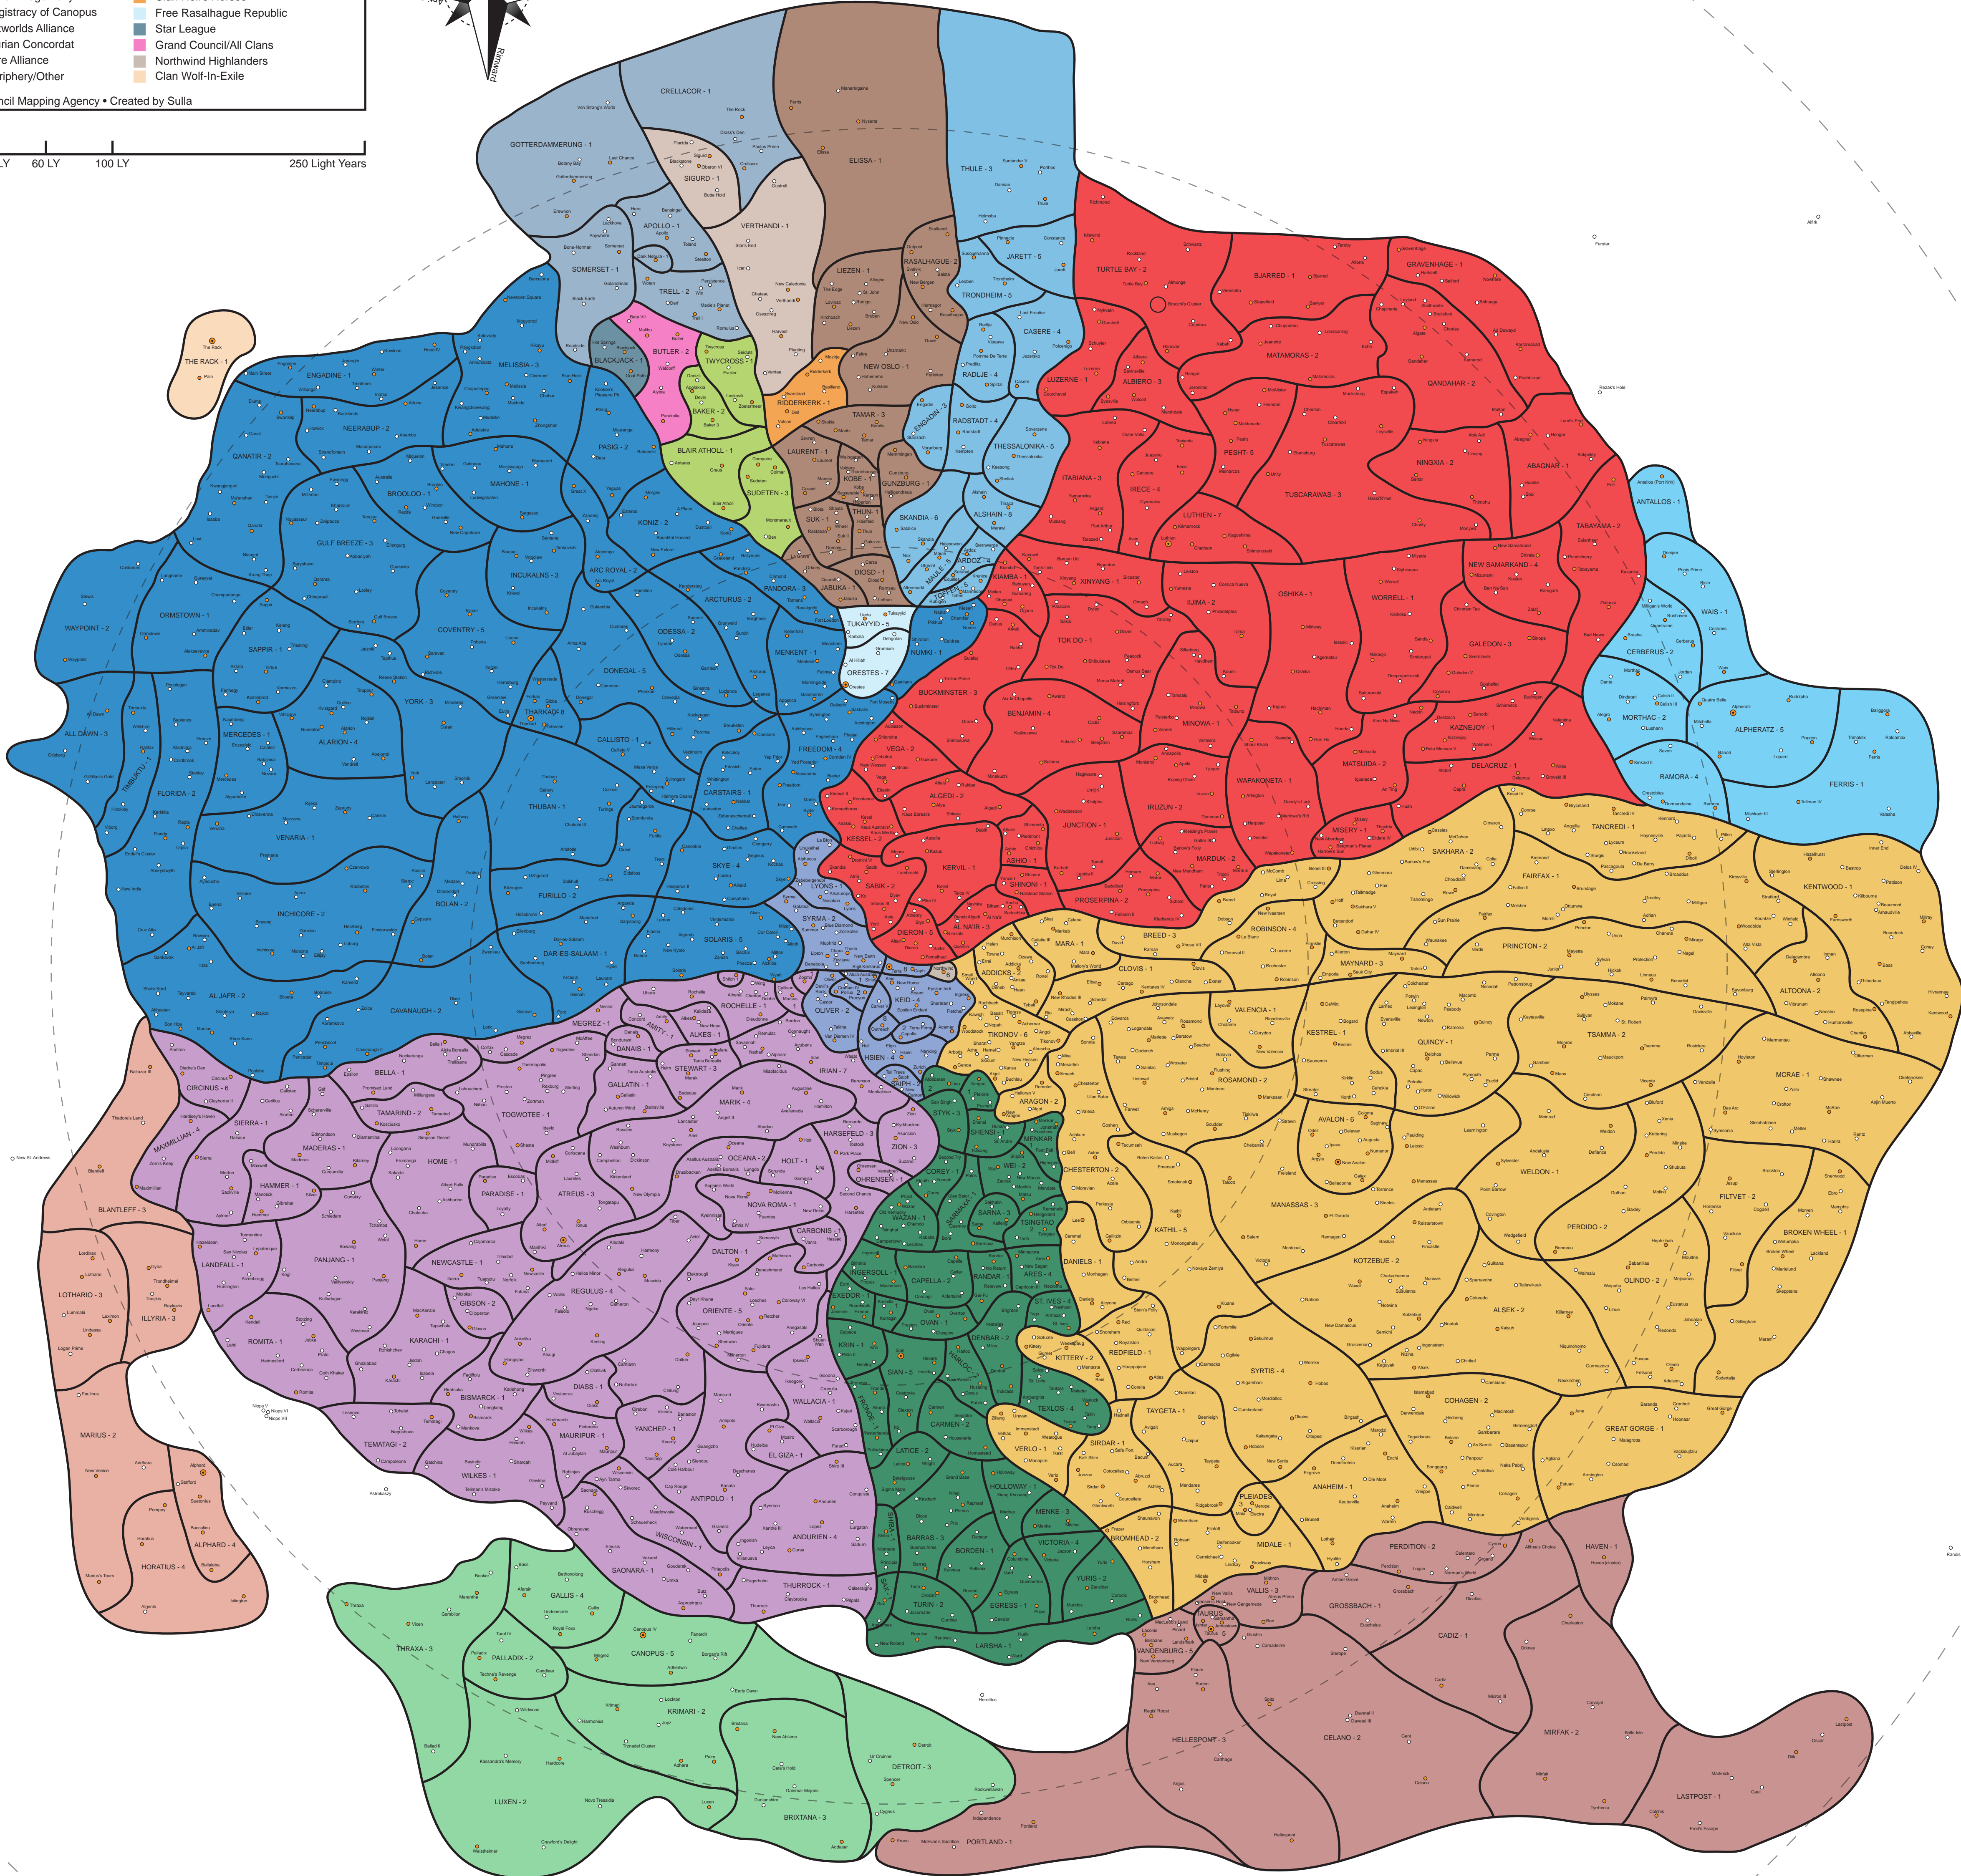

FAN COUNCIL MAP • 3065 • CYCLE 15

- | | |
|------------------------|--------------------------|
| Federated Suns | Clan Jade Falcon |
| Lyran Commonwealth | Clan Wolf |
| Free Worlds League | Clan Ghost Bear |
| Capellan Confederation | Clan Fire Mandrill |
| Draconis Combine | Clan Star Adder |
| Marian Hegemony | Clan Hell's Horses |
| Magistracy of Canopus | Free Rasalhague Republic |
| Outworlds Alliance | Star League |
| Taurian Concordat | Grand Council/All Clans |
| Core Alliance | Northwind Highlanders |
| Periphery/Other | Clan Wolf-In-Exile |

Fan Council Mapping Agency • Created by Sulla

30 LY 60 LY 100 LY 250 Light Years

NEW PORT ROYAL - 2
TORTUGA - 2