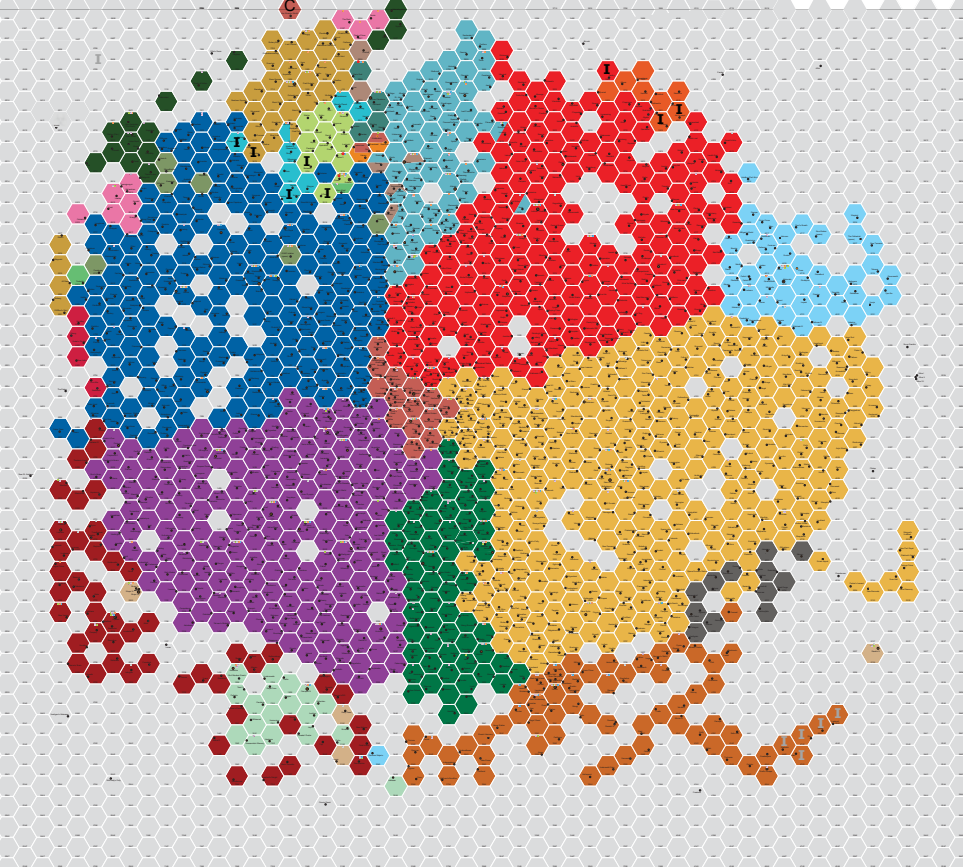

Caliban Nebula / Veil of the Protector